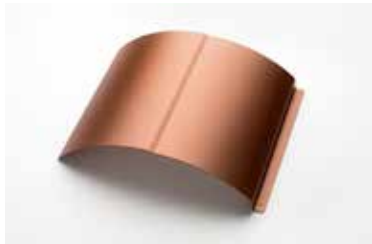

The refined powder coatings by Wörwag are very versatile. In a high-tech bonding process, effect pigments are firmly bound to the powder particles by a thermo-mechanical method. This process helps to ensure high process reliability during application and makes almost 100 percent recovery of materials possible.

FREEDOM FOR DESIGNERS

The wide variety of effects, such as pearlescent pigments, aluminum pigments and crystal effect pigments give designers unlimited freedom. Our coating engineers produce a wide range of trendy colors and also make individual custom colors and effects to order.

ALL IN ONE

With the newly introduced method, customers can have the base material and effect powder coating from a single source.

Yellow Dioxide

Pink Flamenco

Wulfen Chrome

Dark Cuprum

Indian Gold

Bamboo Tech