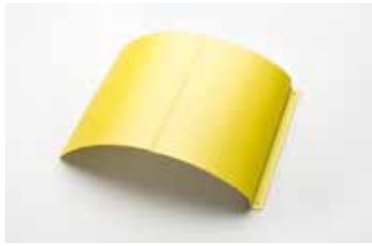

Yellow Dioxide