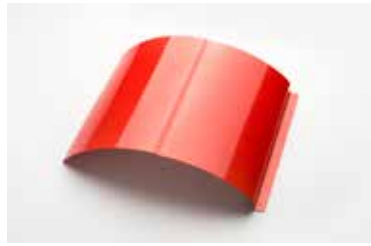

BONDING POWDER PAINTS

A world of color and glitter powder coatings

- Wide range of colors, design and styling effects
- Cost-effective and readily available
- Quality products from a single source

PREMIUM & RECYCLABLE

The refined powder coatings by Wörwag are very versatile. In a high-tech bonding process, effect pigments are firmly bound to the powder particles by a thermo-mechanical method. This process helps to ensure high process reliability during application and makes almost 100 percent recovery of materials possible.

FREEDOM FOR DESIGNERS

The wide variety of effects, such as pearlescent pigments, aluminum pigments and crystal effect pigments give designers unlimited freedom. Our coating engineers produce a wide range of trendy colors and also make individual custom colors and effects to order.

ALL IN ONE

With the newly introduced method, customers can have the base material and effect powder coating from a single source.

Yellow Dioxide

Pink Flamenco

Wulfen Chrome

Dark Cuprum

Indian Gold

Bamboo Tech